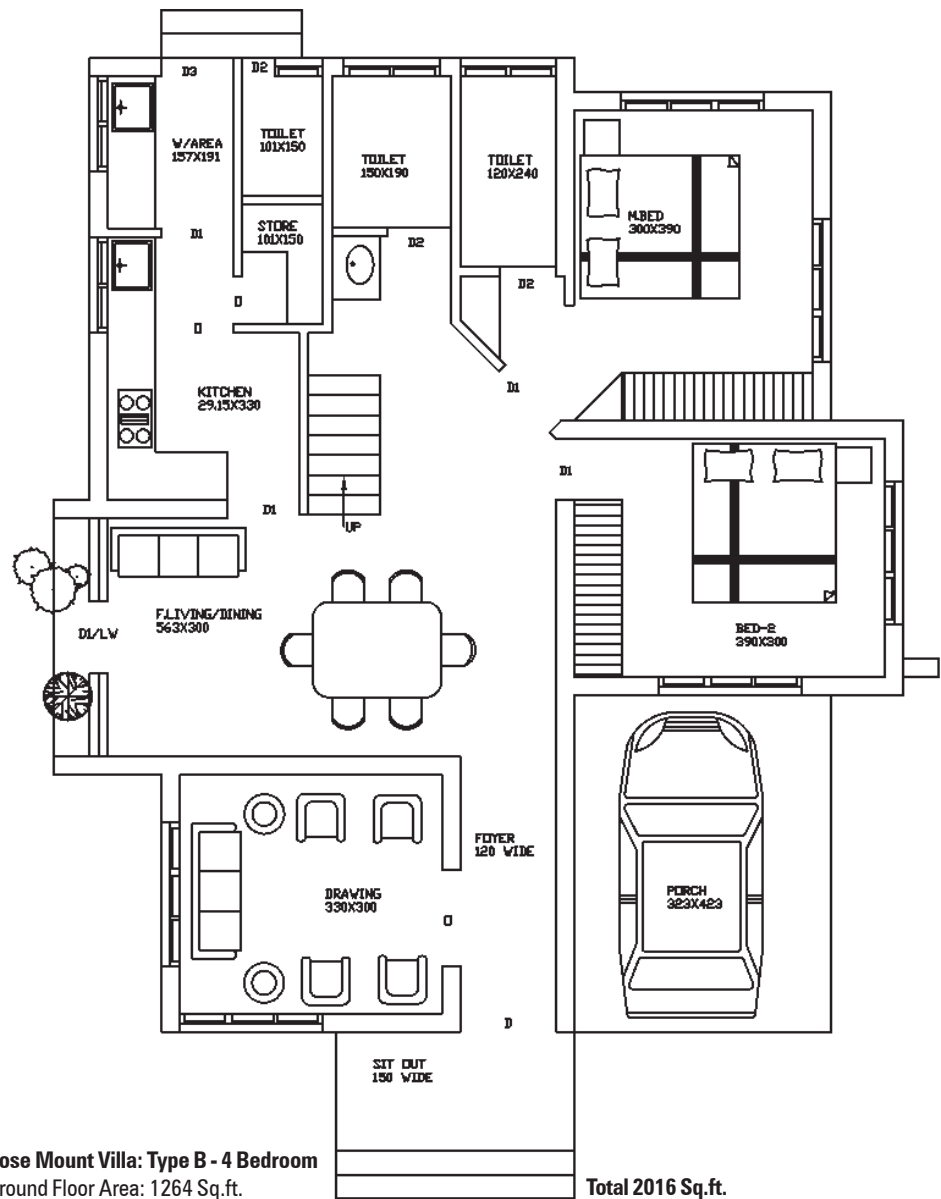

Beautiful homes for your cherished dreams

Rose Mount Villa: Type B - 4 Bedroom
Ground Floor Area: 1264 Sq.ft.

Total 2016 Sq.ft.

Rose Mount Villa: Type B - 4 Bedroom
First Floor Area: 752 Sq.ft.

Rose Mount Villa: Type C - 3 Bedroom
Ground Floor Area: 1243 Sq.ft.

Total 1786 Sq.ft.

Rose Mount Villa: Type C - 3 Bedroom
First Floor Area: 543 Sq.ft.

Rose Mount Villa: Type D - 3 Bedroom
Ground Floor Area: 1151 Sq.ft.

Total 1541.6 Sq.ft.

Rose Mount Villa: Type D - 3 Bedroom
First Floor Area: 390.6 Sq.ft.

Fixtures and furniture are only indicative

Rose Mount Villa: Type E - 4 Bedroom
Ground Floor Area: 1264 Sq.ft.

Total 2016 Sq.ft.

Rose Mount Villa: Type E - 4 Bedroom
First Floor Area: 752 Sq.ft.

Rose Mount Villa: Type F - 3 Bedroom
Ground Floor Area: 1151 Sq.ft.

Rose Mount Villa: Type H & I - 3 Bedroom
Ground Floor Area: 1209 Sq.ft.

Total 1711 Sq.ft.

Rose Mount Villa: Type H & I - 3 Bedroom
First Floor Area: 502 Sq.ft.