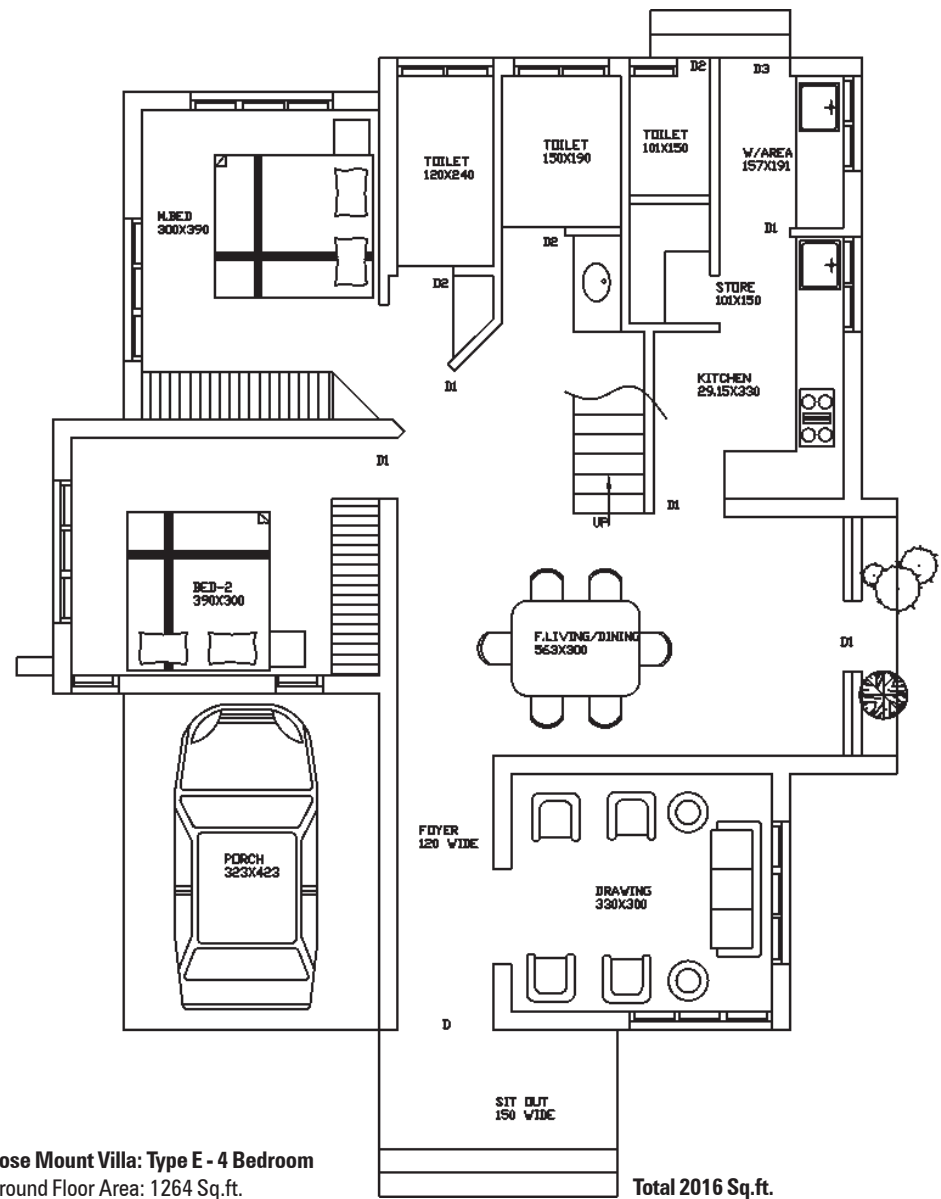

Beautiful homes for your cherished dreams

Rose Mount Villa: Type B - 4 Bedroom
Ground Floor Area: 1264 Sq.ft.

Total 2016 Sq.ft.

Rose Mount Villa: Type B - 4 Bedroom
First Floor Area: 752 Sq.ft.

Rose Mount Villa: Type C - 3 Bedroom
Ground Floor Area: 1243 Sq.ft.

Total 1786 Sq.ft.

Rose Mount Villa: Type C - 3 Bedroom
First Floor Area: 543 Sq.ft.

Rose Mount Villa: Type D - 3 Bedroom
Ground Floor Area: 1151 Sq.ft.

Total 1541.6 Sq.ft.

Rose Mount Villa: Type D - 3 Bedroom
First Floor Area: 390.6 Sq.ft.

Fixtures and furniture are only indicative

Rose Mount Villa: Type E - 4 Bedroom
Ground Floor Area: 1264 Sq.ft.

Total 2016 Sq.ft.

Rose Mount Villa: Type E - 4 Bedroom
First Floor Area: 752 Sq.ft.

Rose Mount Villa: Type F - 3 Bedroom
Ground Floor Area: 1151 Sq.ft.

Rose Mount Villa: Type H & I - 3 Bedroom
Ground Floor Area: 1209 Sq.ft.

Total 1711 Sq.ft.

Rose Mount Villa: Type H & I - 3 Bedroom
First Floor Area: 502 Sq.ft.