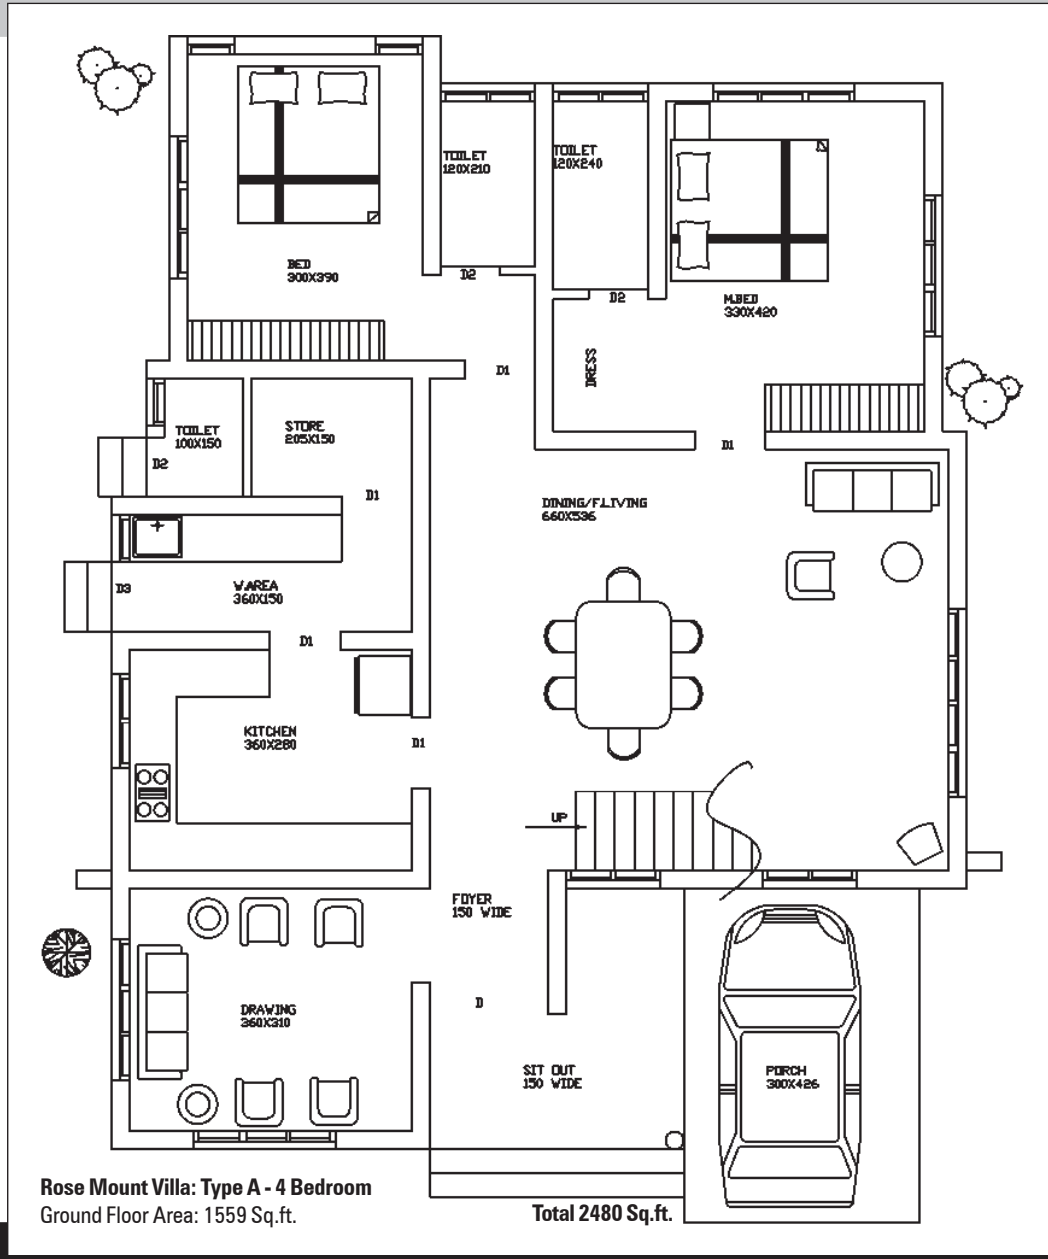

Beautiful homes for your cherished dreams

Rose Mount Villa: Type B - 4 Bedroom
Ground Floor Area: 1264 Sq.ft.

Total 2016 Sq.ft.

Rose Mount Villa: Type B - 4 Bedroom
First Floor Area: 752 Sq.ft.

Rose Mount Villa: Type C - 3 Bedroom
Ground Floor Area: 1243 Sq.ft.

Total 1786 Sq.ft.

Rose Mount Villa: Type C - 3 Bedroom
First Floor Area: 543 Sq.ft.

Rose Mount Villa: Type D - 3 Bedroom
Ground Floor Area: 1151 Sq.ft.

Total 1541.6 Sq.ft.

Rose Mount Villa: Type D - 3 Bedroom
First Floor Area: 390.6 Sq.ft.

Fixtures and furniture are only indicative

Rose Mount Villa: Type E - 4 Bedroom
Ground Floor Area: 1264 Sq.ft.

Total 2016 Sq.ft.

Rose Mount Villa: Type E - 4 Bedroom
First Floor Area: 752 Sq.ft.

Rose Mount Villa: Type F - 3 Bedroom
Ground Floor Area: 1151 Sq.ft.

Rose Mount Villa: Type H & I - 3 Bedroom
Ground Floor Area: 1209 Sq.ft.

Total 1711 Sq.ft.

Rose Mount Villa: Type H & I - 3 Bedroom
First Floor Area: 502 Sq.ft.