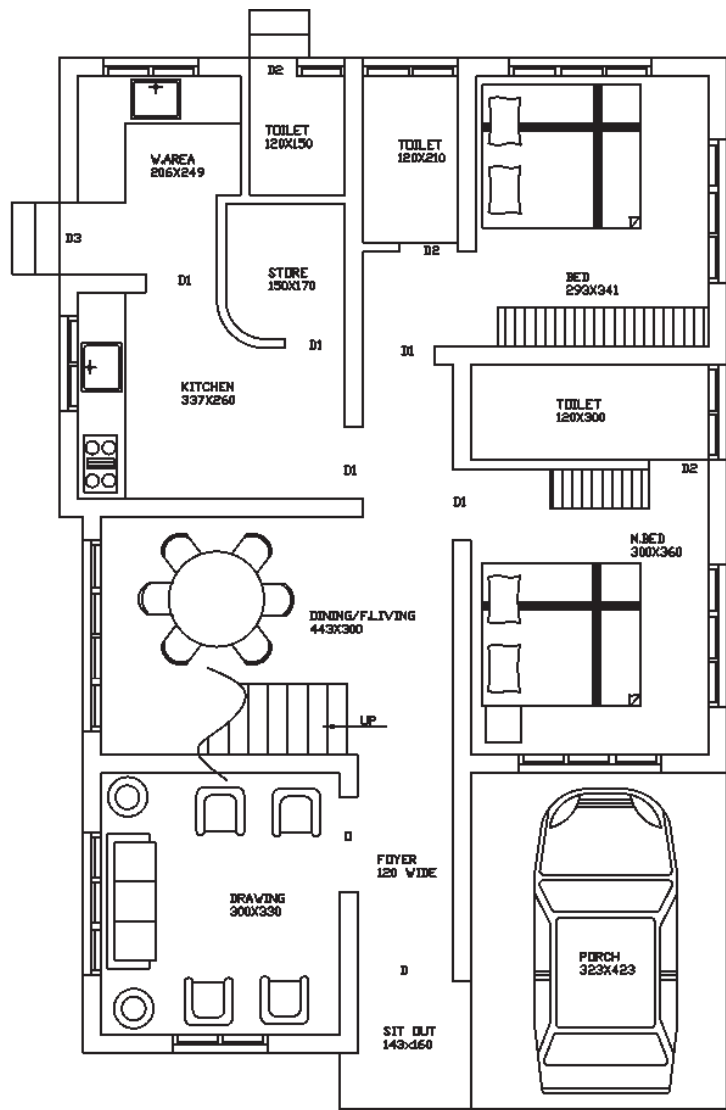

Total 1786 Sq.ft.

Rose Mount Villa: Type C - 3 Bedroom
First Floor Area: 543 Sq.ft.

Rose Mount Villa: Type D - 3 Bedroom
Ground Floor Area: 1151 Sq.ft.

Total 1541.6 Sq.ft.

Rose Mount Villa: Type D - 3 Bedroom
First Floor Area: 390.6 Sq.ft.

Fixtures and furniture are only indicative

Rose Mount Villa: Type E - 4 Bedroom
Ground Floor Area: 1264 Sq.ft.

Total 2016 Sq.ft.

Rose Mount Villa: Type E - 4 Bedroom
First Floor Area: 752 Sq.ft.

Rose Mount Villa: Type F - 3 Bedroom
Ground Floor Area: 1151 Sq.ft.

Total 1541.6 Sq.ft.

Rose Mount Villa: Type F - 3 Bedroom
First Floor Area: 390.6 Sq.ft.

Rose Mount Villa: Type G - 3 Bedroom
Ground Floor Area: 1078 Sq.ft.

Total 1475 Sq.ft.

Rose Mount Villa: Type G - 3 Bedroom
First Floor Area: 397 Sq.ft.

Rose Mount Villa: Type H & I - 3 Bedroom
Ground Floor Area: 1209 Sq.ft.

Total 1711 Sq.ft.

Rose Mount Villa: Type H & I - 3 Bedroom
First Floor Area: 502 Sq.ft.