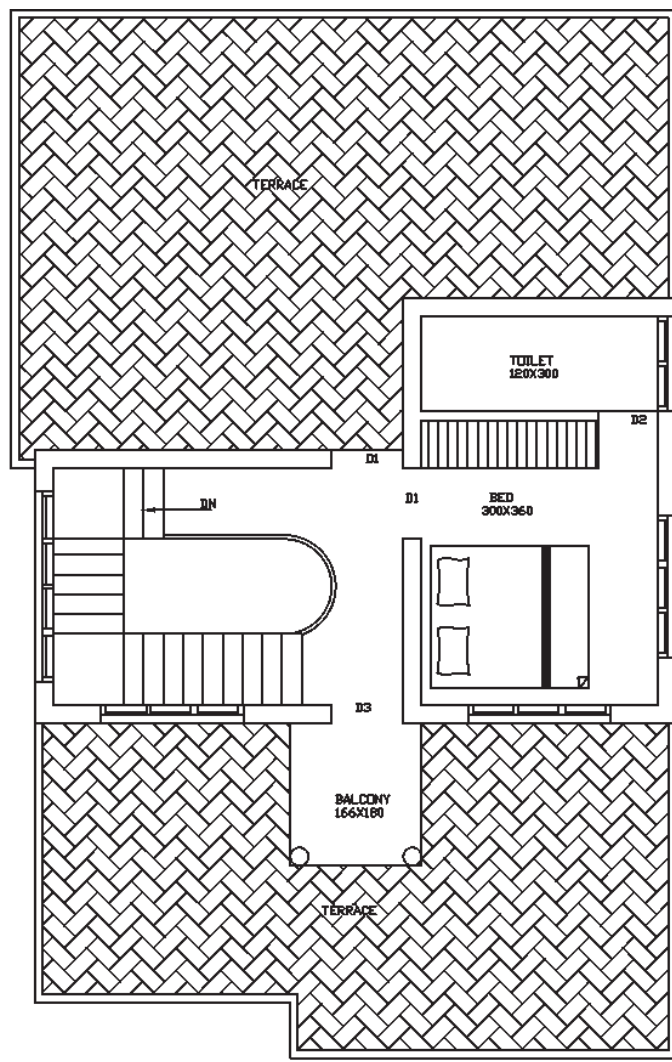

Total 1786 Sq.ft.

Rose Mount Villa: Type C - 3 Bedroom
First Floor Area: 543 Sq.ft.

Rose Mount Villa: Type D - 3 Bedroom
Ground Floor Area: 1151 Sq.ft.

Total 1541.6 Sq.ft.

Rose Mount Villa: Type D - 3 Bedroom
First Floor Area: 390.6 Sq.ft.

Fixtures and furniture are only indicative

Rose Mount Villa: Type E - 4 Bedroom
Ground Floor Area: 1264 Sq.ft.

Total 2016 Sq.ft.

Rose Mount Villa: Type E - 4 Bedroom
First Floor Area: 752 Sq.ft.

Rose Mount Villa: Type F - 3 Bedroom
Ground Floor Area: 1151 Sq.ft.

Total 1541.6 Sq.ft.

Rose Mount Villa: Type F - 3 Bedroom
First Floor Area: 390.6 Sq.ft.

Rose Mount Villa: Type G - 3 Bedroom
Ground Floor Area: 1078 Sq.ft.

Total 1475 Sq.ft.

Rose Mount Villa: Type G - 3 Bedroom
First Floor Area: 397 Sq.ft.

Rose Mount Villa: Type H & I - 3 Bedroom
Ground Floor Area: 1209 Sq.ft.

Total 1711 Sq.ft.

Rose Mount Villa: Type H & I - 3 Bedroom
First Floor Area: 502 Sq.ft.