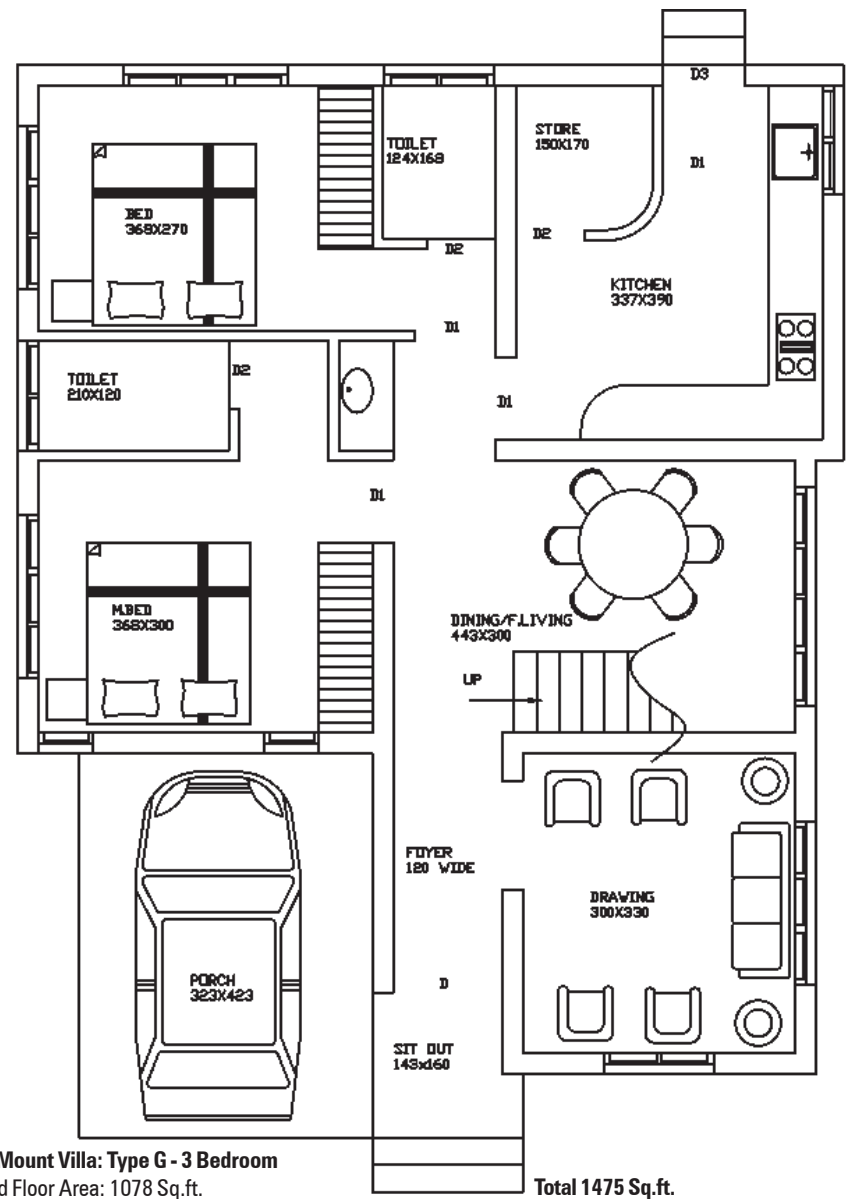

Total 1786 Sq.ft.

Rose Mount Villa: Type C - 3 Bedroom
First Floor Area: 543 Sq.ft.

Rose Mount Villa: Type D - 3 Bedroom
Ground Floor Area: 1151 Sq.ft.

Total 1541.6 Sq.ft.

Rose Mount Villa: Type D - 3 Bedroom
First Floor Area: 390.6 Sq.ft.

Fixtures and furniture are only indicative

Rose Mount Villa: Type E - 4 Bedroom
Ground Floor Area: 1264 Sq.ft.

Total 2016 Sq.ft.

Rose Mount Villa: Type E - 4 Bedroom
First Floor Area: 752 Sq.ft.

Rose Mount Villa: Type F - 3 Bedroom
Ground Floor Area: 1151 Sq.ft.

Total 1541.6 Sq.ft.

Rose Mount Villa: Type F - 3 Bedroom
First Floor Area: 390.6 Sq.ft.

Rose Mount Villa: Type G - 3 Bedroom
Ground Floor Area: 1078 Sq.ft.

Total 1475 Sq.ft.

Rose Mount Villa: Type G - 3 Bedroom
First Floor Area: 397 Sq.ft.

Rose Mount Villa: Type H & I - 3 Bedroom
Ground Floor Area: 1209 Sq.ft.

Total 1711 Sq.ft.

Rose Mount Villa: Type H & I - 3 Bedroom
First Floor Area: 502 Sq.ft.