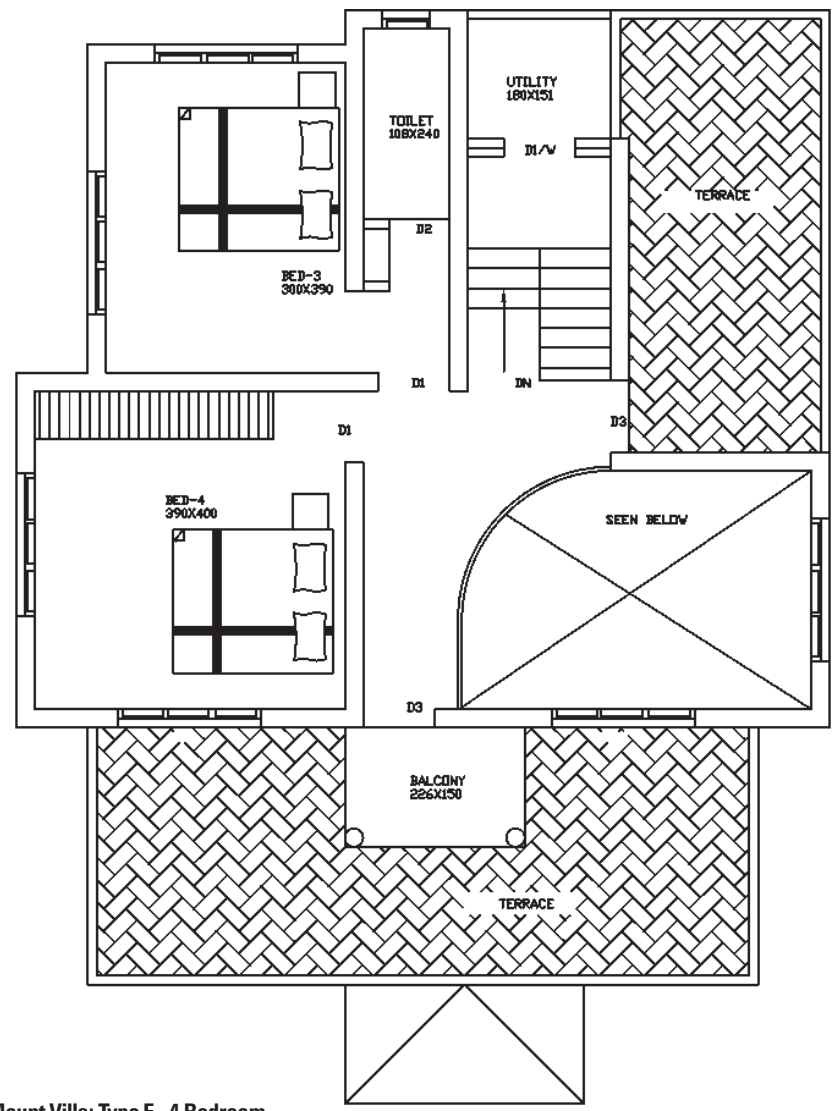

Beautiful homes for your cherished dreams

Rose Mount Villa: Type B - 4 Bedroom
Ground Floor Area: 1264 Sq.ft.

Total 2016 Sq.ft.

Rose Mount Villa: Type B - 4 Bedroom
First Floor Area: 752 Sq.ft.

Rose Mount Villa: Type C - 3 Bedroom
Ground Floor Area: 1243 Sq.ft.

Total 1786 Sq.ft.

Rose Mount Villa: Type C - 3 Bedroom
First Floor Area: 543 Sq.ft.

Rose Mount Villa: Type D - 3 Bedroom
Ground Floor Area: 1151 Sq.ft.

Total 1541.6 Sq.ft.

Rose Mount Villa: Type D - 3 Bedroom
First Floor Area: 390.6 Sq.ft.

Fixtures and furniture are only indicative

Rose Mount Villa: Type E - 4 Bedroom
Ground Floor Area: 1264 Sq.ft.

Total 2016 Sq.ft.

Rose Mount Villa: Type E - 4 Bedroom
First Floor Area: 752 Sq.ft.

Rose Mount Villa: Type F - 3 Bedroom
Ground Floor Area: 1151 Sq.ft.

Rose Mount Villa: Type H & I - 3 Bedroom
Ground Floor Area: 1209 Sq.ft.

Total 1711 Sq.ft.

Rose Mount Villa: Type H & I - 3 Bedroom
First Floor Area: 502 Sq.ft.