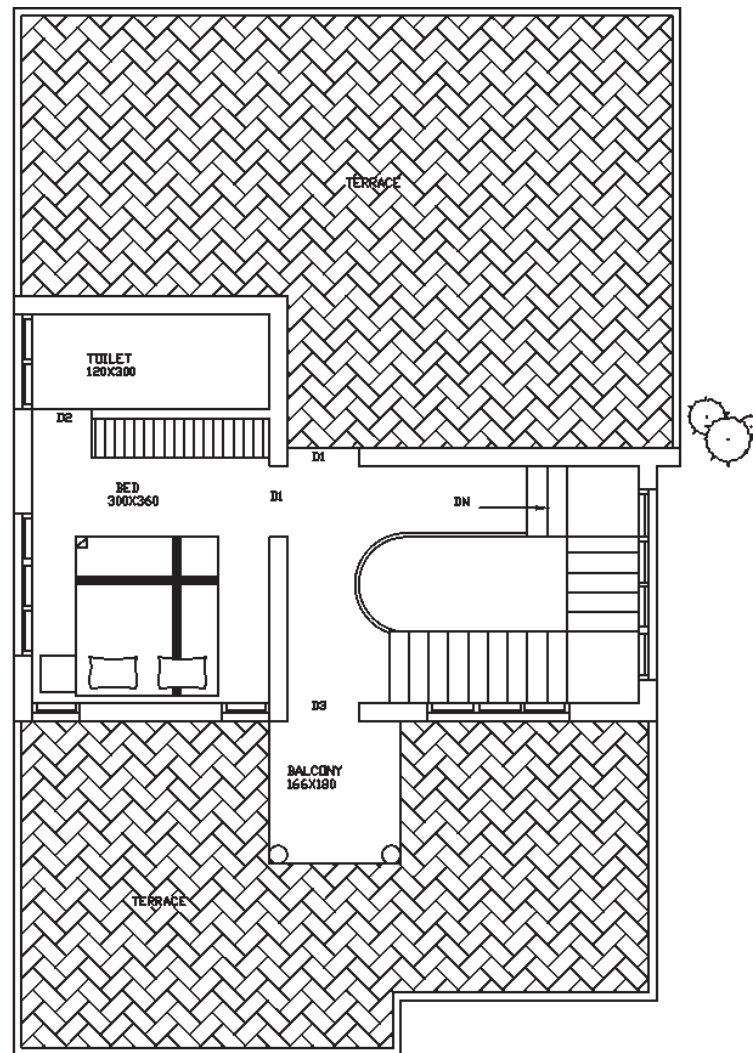

Beautiful homes for your cherished dreams

Rose Mount Villa: Type B - 4 Bedroom
Ground Floor Area: 1264 Sq.ft.

Total 2016 Sq.ft.

Rose Mount Villa: Type B - 4 Bedroom
First Floor Area: 752 Sq.ft.

Rose Mount Villa: Type C - 3 Bedroom
Ground Floor Area: 1243 Sq.ft.

Total 1786 Sq.ft.

Rose Mount Villa: Type C - 3 Bedroom
First Floor Area: 543 Sq.ft.

Rose Mount Villa: Type D - 3 Bedroom
Ground Floor Area: 1151 Sq.ft.

Total 1541.6 Sq.ft.

Rose Mount Villa: Type D - 3 Bedroom
First Floor Area: 390.6 Sq.ft.

Fixtures and furniture are only indicative

Rose Mount Villa: Type E - 4 Bedroom
Ground Floor Area: 1264 Sq.ft.

Total 2016 Sq.ft.

Rose Mount Villa: Type E - 4 Bedroom
First Floor Area: 752 Sq.ft.

Rose Mount Villa: Type F - 3 Bedroom
Ground Floor Area: 1151 Sq.ft.

Rose Mount Villa: Type H & I - 3 Bedroom
Ground Floor Area: 1209 Sq.ft.

Total 1711 Sq.ft.

Rose Mount Villa: Type H & I - 3 Bedroom
First Floor Area: 502 Sq.ft.