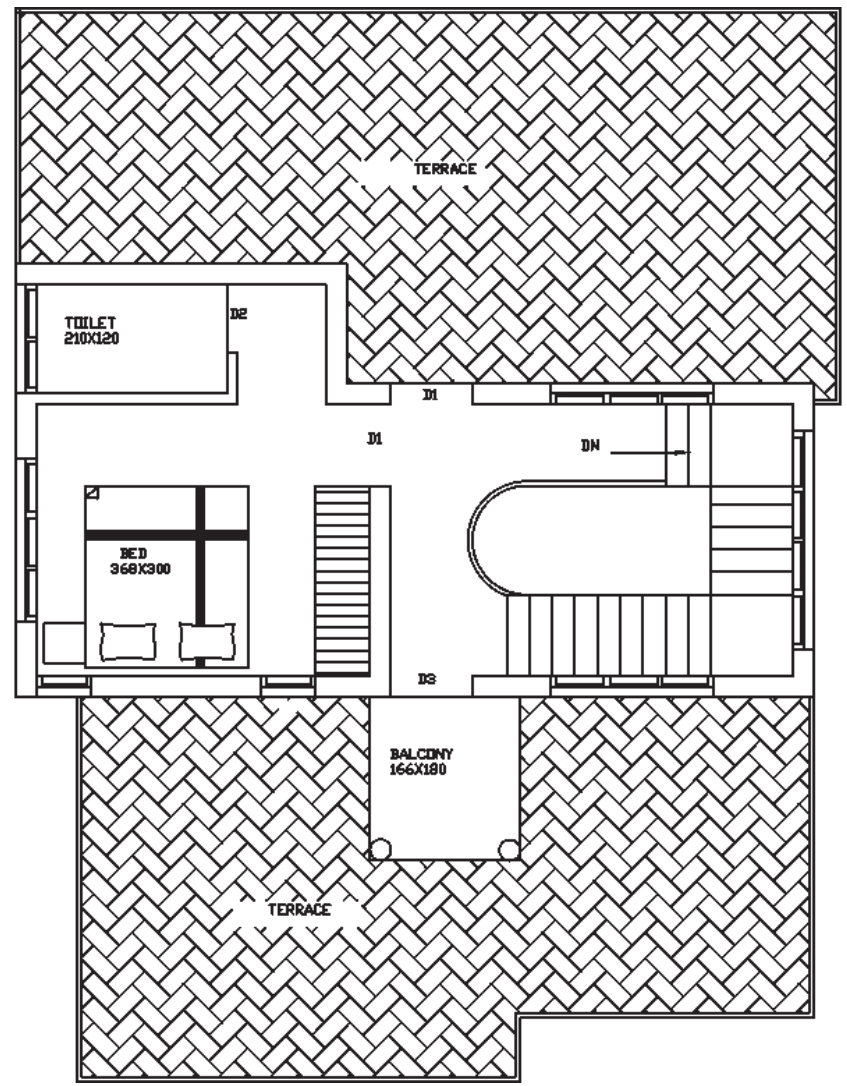

Beautiful homes for your cherished dreams

Rose Mount Villa: Type B - 4 Bedroom
Ground Floor Area: 1264 Sq.ft.

Total 2016 Sq.ft.

Rose Mount Villa: Type B - 4 Bedroom
First Floor Area: 752 Sq.ft.

Rose Mount Villa: Type C - 3 Bedroom
Ground Floor Area: 1243 Sq.ft.

Fixtures and furniture are only indicative

Rose Mount Villa: Type E - 4 Bedroom
Ground Floor Area: 1264 Sq.ft.

Total 2016 Sq.ft.

Rose Mount Villa: Type E - 4 Bedroom
First Floor Area: 752 Sq.ft.

Rose Mount Villa: Type F - 3 Bedroom
Ground Floor Area: 1151 Sq.ft.

Total 1541.6 Sq.ft.

Rose Mount Villa: Type F - 3 Bedroom
First Floor Area: 390.6 Sq.ft.

Rose Mount Villa: Type G - 3 Bedroom
Ground Floor Area: 1078 Sq.ft.

Total 1475 Sq.ft.

Rose Mount Villa: Type G - 3 Bedroom
First Floor Area: 397 Sq.ft.

Rose Mount Villa: Type H & I - 3 Bedroom
Ground Floor Area: 1209 Sq.ft.

Total 1711 Sq.ft.

Rose Mount Villa: Type H & I - 3 Bedroom
First Floor Area: 502 Sq.ft.