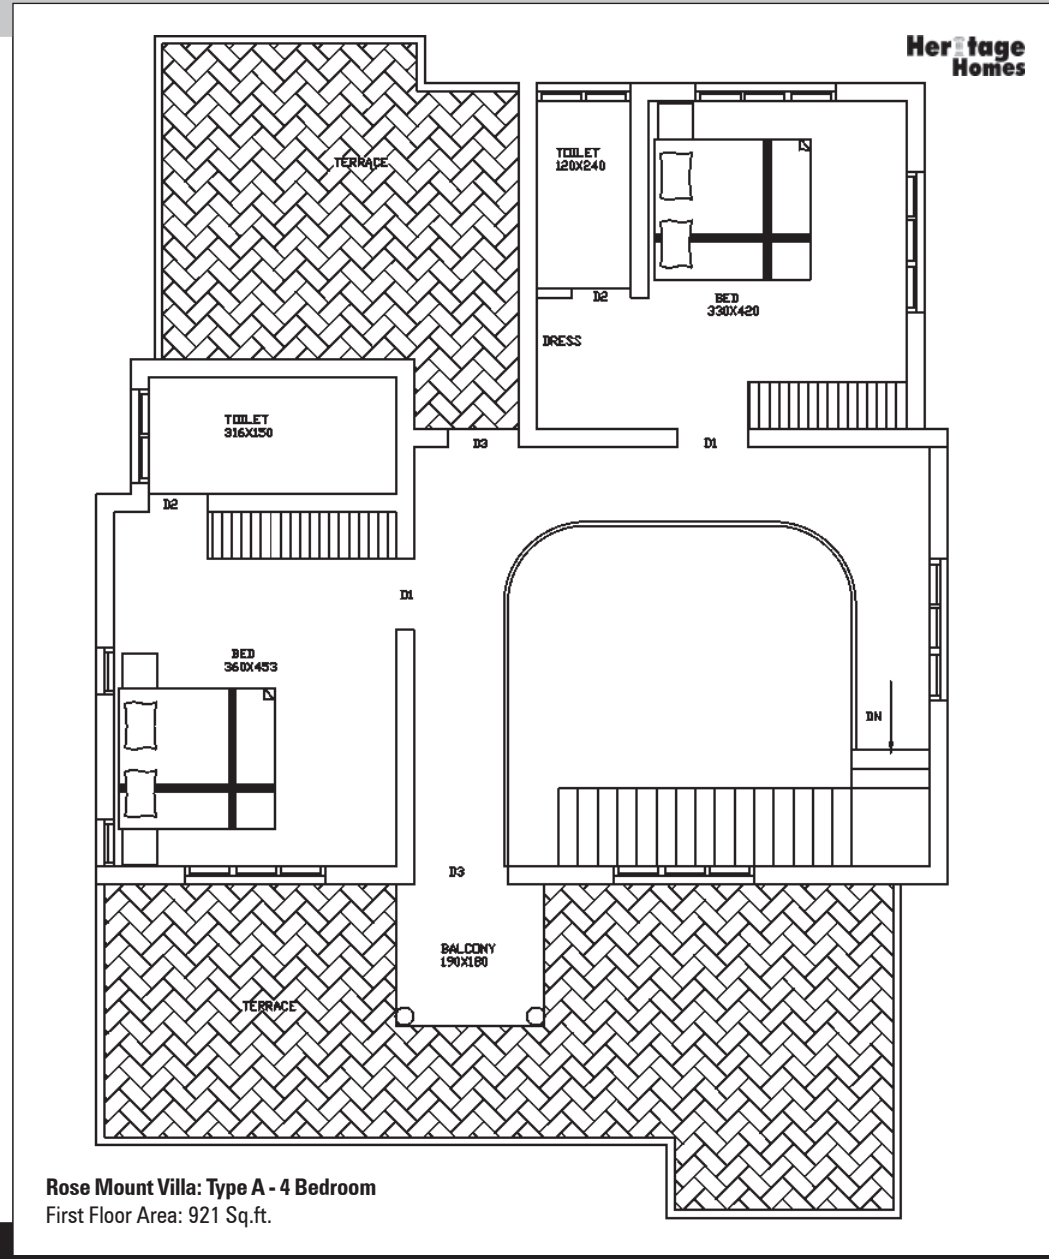

Beautiful homes for your cherished dreams

Rose Mount Villa: Type B - 4 Bedroom
Ground Floor Area: 1264 Sq.ft.

Total 2016 Sq.ft.

Rose Mount Villa: Type B - 4 Bedroom
First Floor Area: 752 Sq.ft.

Rose Mount Villa: Type C - 3 Bedroom
Ground Floor Area: 1243 Sq.ft.

Total 1786 Sq.ft.

Rose Mount Villa: Type C - 3 Bedroom
First Floor Area: 543 Sq.ft.

Rose Mount Villa: Type D - 3 Bedroom
Ground Floor Area: 1151 Sq.ft.

Total 1541.6 Sq.ft.

Rose Mount Villa: Type D - 3 Bedroom
First Floor Area: 390.6 Sq.ft.

Fixtures and furniture are only indicative

Rose Mount Villa: Type E - 4 Bedroom
Ground Floor Area: 1264 Sq.ft.

Total 2016 Sq.ft.

Rose Mount Villa: Type E - 4 Bedroom
First Floor Area: 752 Sq.ft.

Rose Mount Villa: Type F - 3 Bedroom
Ground Floor Area: 1151 Sq.ft.

Rose Mount Villa: Type H & I - 3 Bedroom
Ground Floor Area: 1209 Sq.ft.

Total 1711 Sq.ft.

Rose Mount Villa: Type H & I - 3 Bedroom
First Floor Area: 502 Sq.ft.