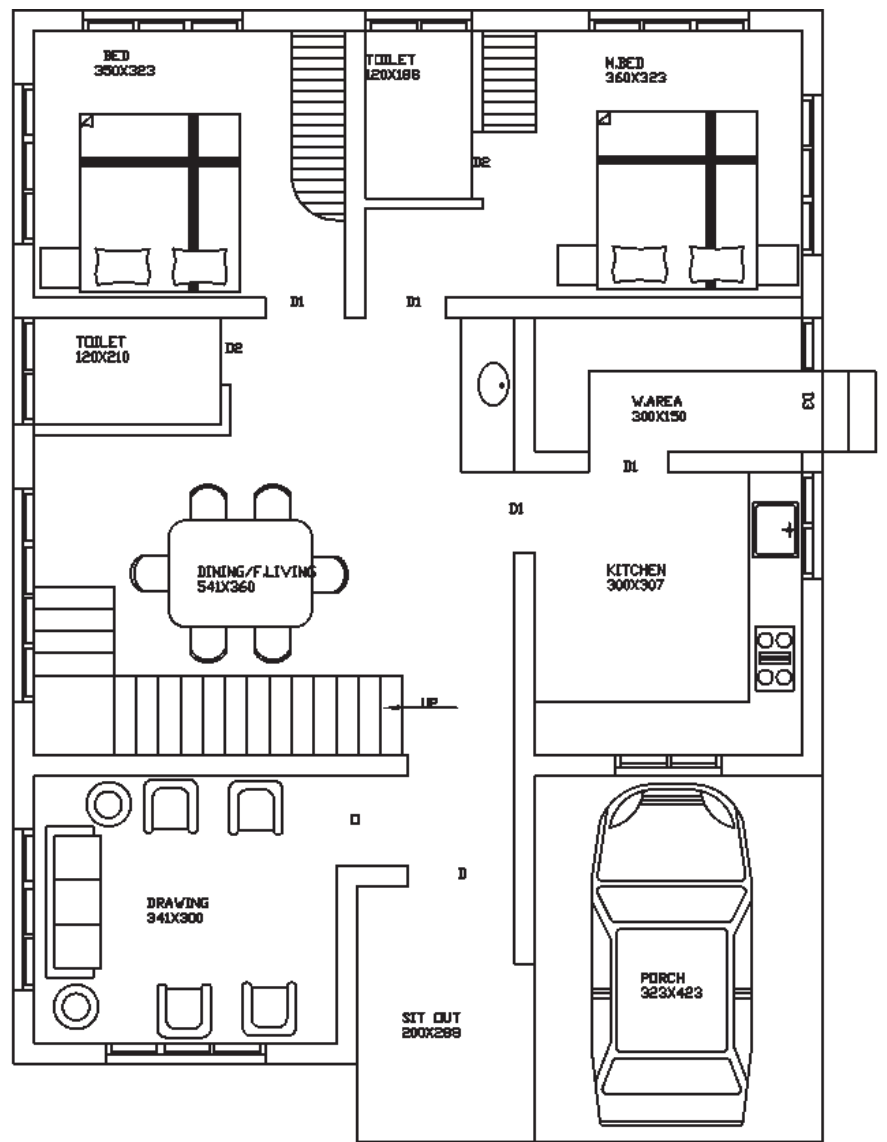

Beautiful homes for your cherished dreams

Rose Mount Villa: Type B - 4 Bedroom
Ground Floor Area: 1264 Sq.ft.

Total 2016 Sq.ft.

Rose Mount Villa: Type B - 4 Bedroom
First Floor Area: 752 Sq.ft.

Rose Mount Villa: Type C - 3 Bedroom
Ground Floor Area: 1243 Sq.ft.

Fixtures and furniture are only indicative

Rose Mount Villa: Type E - 4 Bedroom
Ground Floor Area: 1264 Sq.ft.

Total 2016 Sq.ft.

Rose Mount Villa: Type E - 4 Bedroom
First Floor Area: 752 Sq.ft.

Rose Mount Villa: Type F - 3 Bedroom
Ground Floor Area: 1151 Sq.ft.

Total 1541.6 Sq.ft.

Rose Mount Villa: Type F - 3 Bedroom
First Floor Area: 390.6 Sq.ft.

Rose Mount Villa: Type G - 3 Bedroom
Ground Floor Area: 1078 Sq.ft.

Total 1475 Sq.ft.

Rose Mount Villa: Type G - 3 Bedroom
First Floor Area: 397 Sq.ft.

Rose Mount Villa: Type H & I - 3 Bedroom
Ground Floor Area: 1209 Sq.ft.

Total 1711 Sq.ft.

Rose Mount Villa: Type H & I - 3 Bedroom
First Floor Area: 502 Sq.ft.