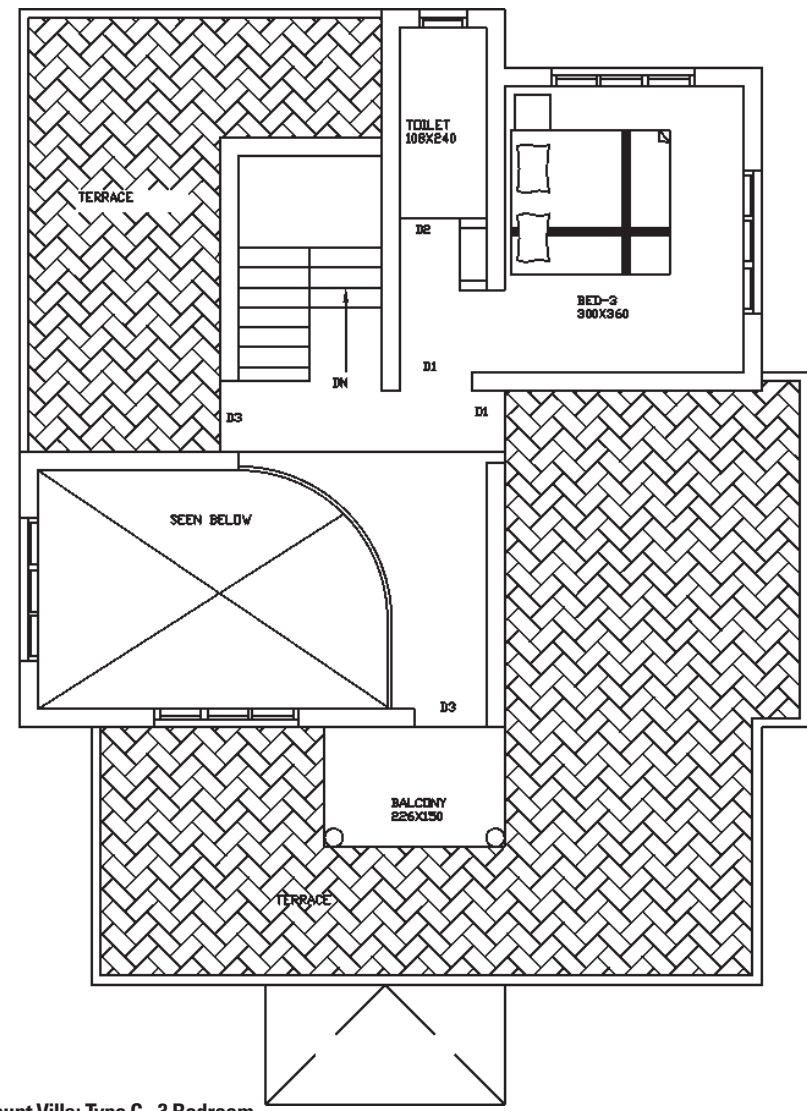

Beautiful homes for your cherished dreams

Rose Mount Villa: Type B - 4 Bedroom
Ground Floor Area: 1264 Sq.ft.

Total 2016 Sq.ft.

Rose Mount Villa: Type B - 4 Bedroom
First Floor Area: 752 Sq.ft.

Rose Mount Villa: Type C - 3 Bedroom
Ground Floor Area: 1243 Sq.ft.

Total 1786 Sq.ft.

Rose Mount Villa: Type C - 3 Bedroom
First Floor Area: 543 Sq.ft.

Rose Mount Villa: Type D - 3 Bedroom
Ground Floor Area: 1151 Sq.ft.

Total 1541.6 Sq.ft.

Rose Mount Villa: Type D - 3 Bedroom
First Floor Area: 390.6 Sq.ft.

Fixtures and furniture are only indicative

Rose Mount Villa: Type E - 4 Bedroom
Ground Floor Area: 1264 Sq.ft.

Total 2016 Sq.ft.

Rose Mount Villa: Type E - 4 Bedroom
First Floor Area: 752 Sq.ft.

Rose Mount Villa: Type F - 3 Bedroom
Ground Floor Area: 1151 Sq.ft.

Rose Mount Villa: Type H & I - 3 Bedroom
Ground Floor Area: 1209 Sq.ft.

Total 1711 Sq.ft.

Rose Mount Villa: Type H & I - 3 Bedroom
First Floor Area: 502 Sq.ft.