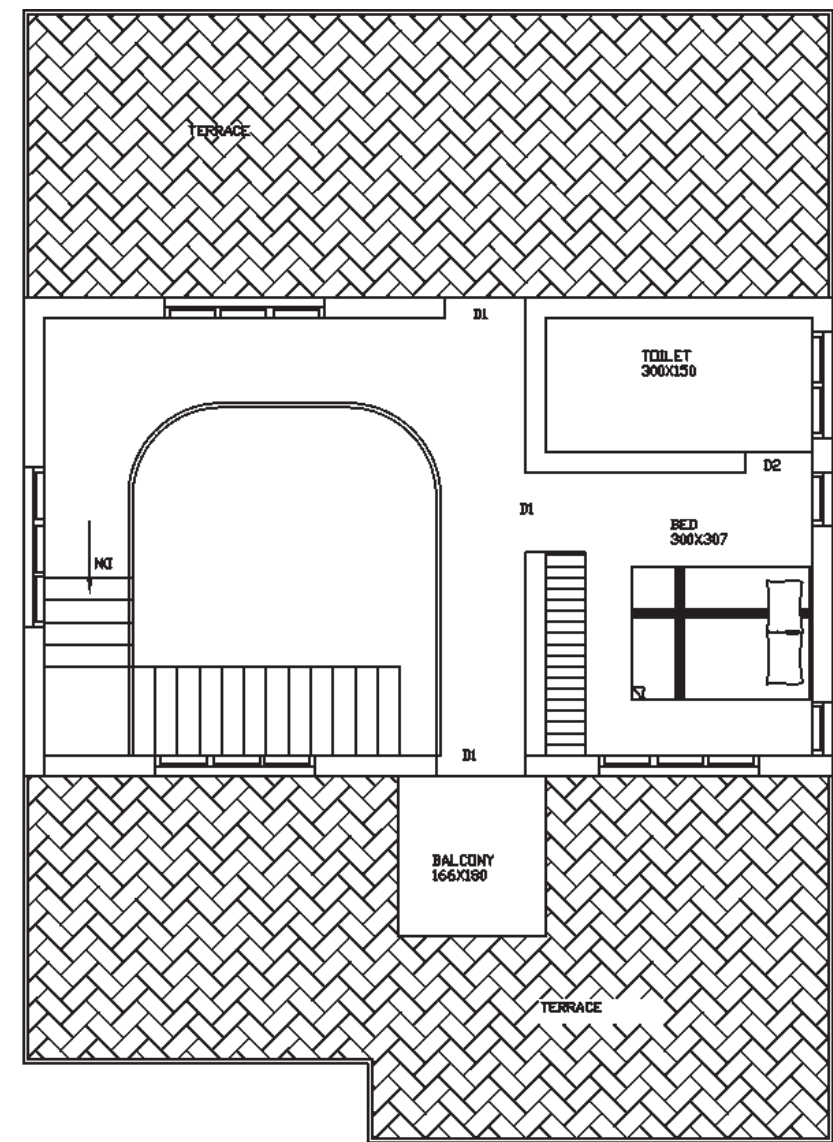

Beautiful homes for your cherished dreams

Rose Mount Villa: Type B - 4 Bedroom
Ground Floor Area: 1264 Sq.ft.

Total 2016 Sq.ft.

Rose Mount Villa: Type B - 4 Bedroom
First Floor Area: 752 Sq.ft.

Rose Mount Villa: Type C - 3 Bedroom
Ground Floor Area: 1243 Sq.ft.

Fixtures and furniture are only indicative

Rose Mount Villa: Type E - 4 Bedroom
Ground Floor Area: 1264 Sq.ft.

Total 2016 Sq.ft.

Rose Mount Villa: Type E - 4 Bedroom
First Floor Area: 752 Sq.ft.

Rose Mount Villa: Type F - 3 Bedroom
Ground Floor Area: 1151 Sq.ft.

Total 1541.6 Sq.ft.

Rose Mount Villa: Type F - 3 Bedroom
First Floor Area: 390.6 Sq.ft.

Rose Mount Villa: Type G - 3 Bedroom
Ground Floor Area: 1078 Sq.ft.

Total 1475 Sq.ft.

Rose Mount Villa: Type G - 3 Bedroom
First Floor Area: 397 Sq.ft.

Rose Mount Villa: Type H & I - 3 Bedroom
Ground Floor Area: 1209 Sq.ft.

Total 1711 Sq.ft.

Rose Mount Villa: Type H & I - 3 Bedroom
First Floor Area: 502 Sq.ft.