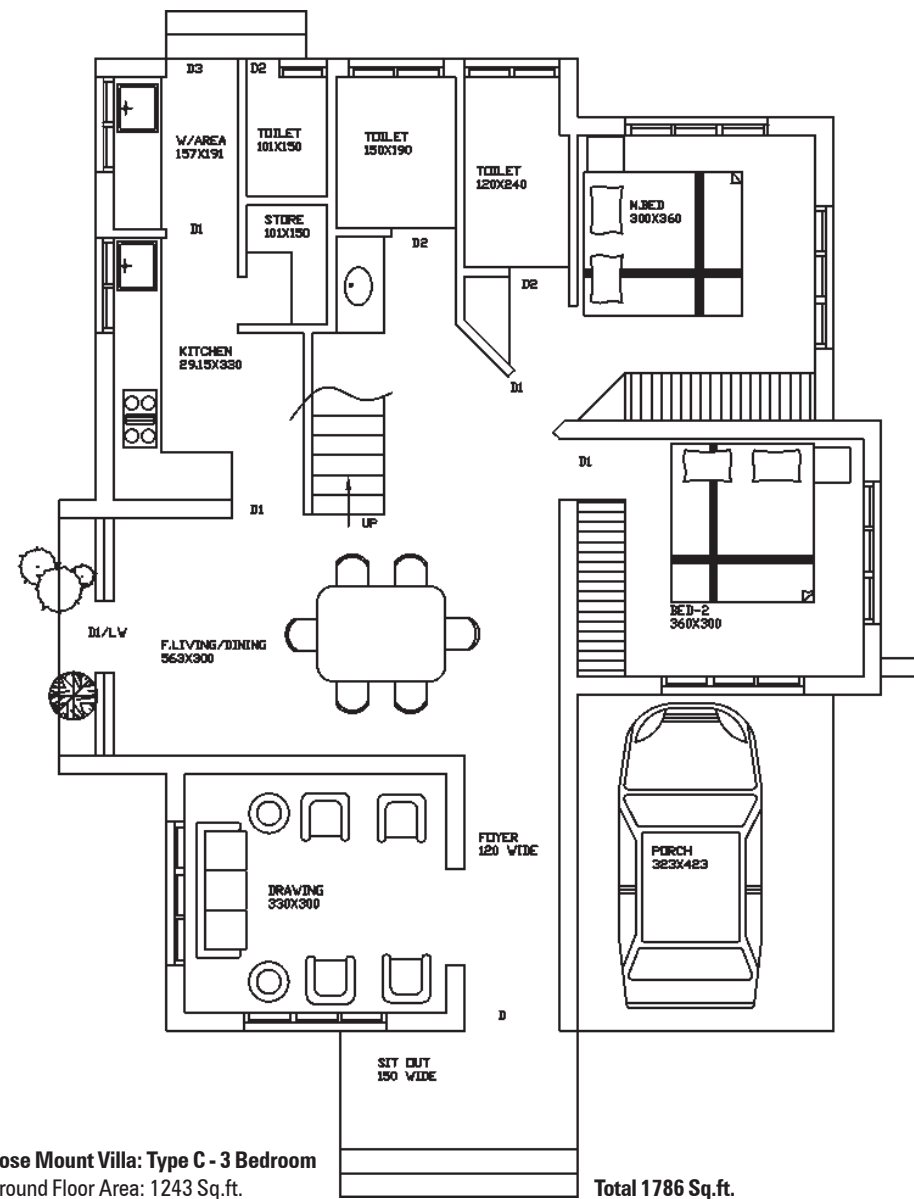

Beautiful homes for your cherished dreams

Rose Mount Villa: Type B - 4 Bedroom
Ground Floor Area: 1264 Sq.ft.

Total 2016 Sq.ft.

Rose Mount Villa: Type B - 4 Bedroom
First Floor Area: 752 Sq.ft.

Rose Mount Villa: Type C - 3 Bedroom
Ground Floor Area: 1243 Sq.ft.

Total 1786 Sq.ft.

Rose Mount Villa: Type C - 3 Bedroom
First Floor Area: 543 Sq.ft.

Rose Mount Villa: Type D - 3 Bedroom
Ground Floor Area: 1151 Sq.ft.

Total 1541.6 Sq.ft.

Rose Mount Villa: Type D - 3 Bedroom
First Floor Area: 390.6 Sq.ft.

Fixtures and furniture are only indicative

Rose Mount Villa: Type E - 4 Bedroom
Ground Floor Area: 1264 Sq.ft.

Total 2016 Sq.ft.

Rose Mount Villa: Type E - 4 Bedroom
First Floor Area: 752 Sq.ft.

Rose Mount Villa: Type F - 3 Bedroom
Ground Floor Area: 1151 Sq.ft.

Rose Mount Villa: Type H & I - 3 Bedroom
Ground Floor Area: 1209 Sq.ft.

Total 1711 Sq.ft.

Rose Mount Villa: Type H & I - 3 Bedroom
First Floor Area: 502 Sq.ft.