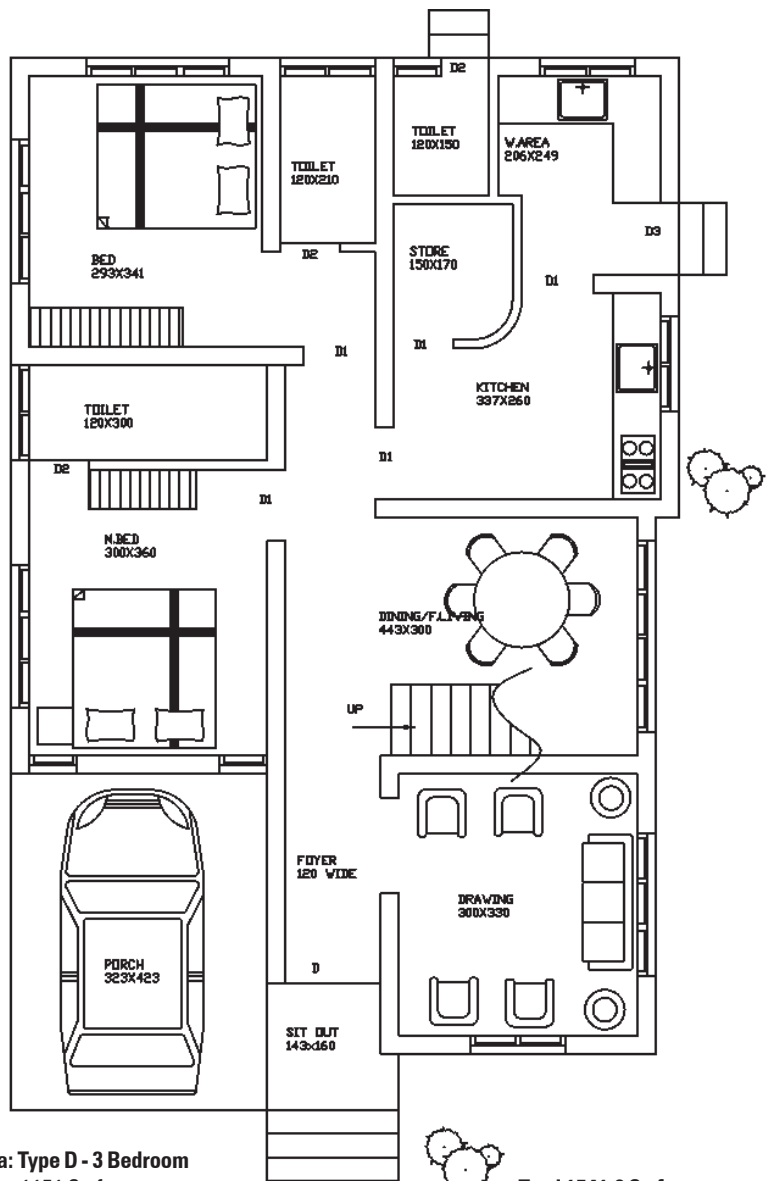

Beautiful homes for your cherished dreams

Rose Mount Villa: Type B - 4 Bedroom
Ground Floor Area: 1264 Sq.ft.

Total 2016 Sq.ft.

Rose Mount Villa: Type B - 4 Bedroom
First Floor Area: 752 Sq.ft.

Rose Mount Villa: Type C - 3 Bedroom
Ground Floor Area: 1243 Sq.ft.

Total 1786 Sq.ft.

Rose Mount Villa: Type C - 3 Bedroom
First Floor Area: 543 Sq.ft.

Rose Mount Villa: Type D - 3 Bedroom
Ground Floor Area: 1151 Sq.ft.

Total 1541.6 Sq.ft.

Rose Mount Villa: Type D - 3 Bedroom
First Floor Area: 390.6 Sq.ft.

Fixtures and furniture are only indicative

Rose Mount Villa: Type E - 4 Bedroom
Ground Floor Area: 1264 Sq.ft.

Total 2016 Sq.ft.

Rose Mount Villa: Type E - 4 Bedroom
First Floor Area: 752 Sq.ft.

Rose Mount Villa: Type F - 3 Bedroom
Ground Floor Area: 1151 Sq.ft.

Rose Mount Villa: Type H & I - 3 Bedroom
Ground Floor Area: 1209 Sq.ft.

Total 1711 Sq.ft.

Rose Mount Villa: Type H & I - 3 Bedroom
First Floor Area: 502 Sq.ft.