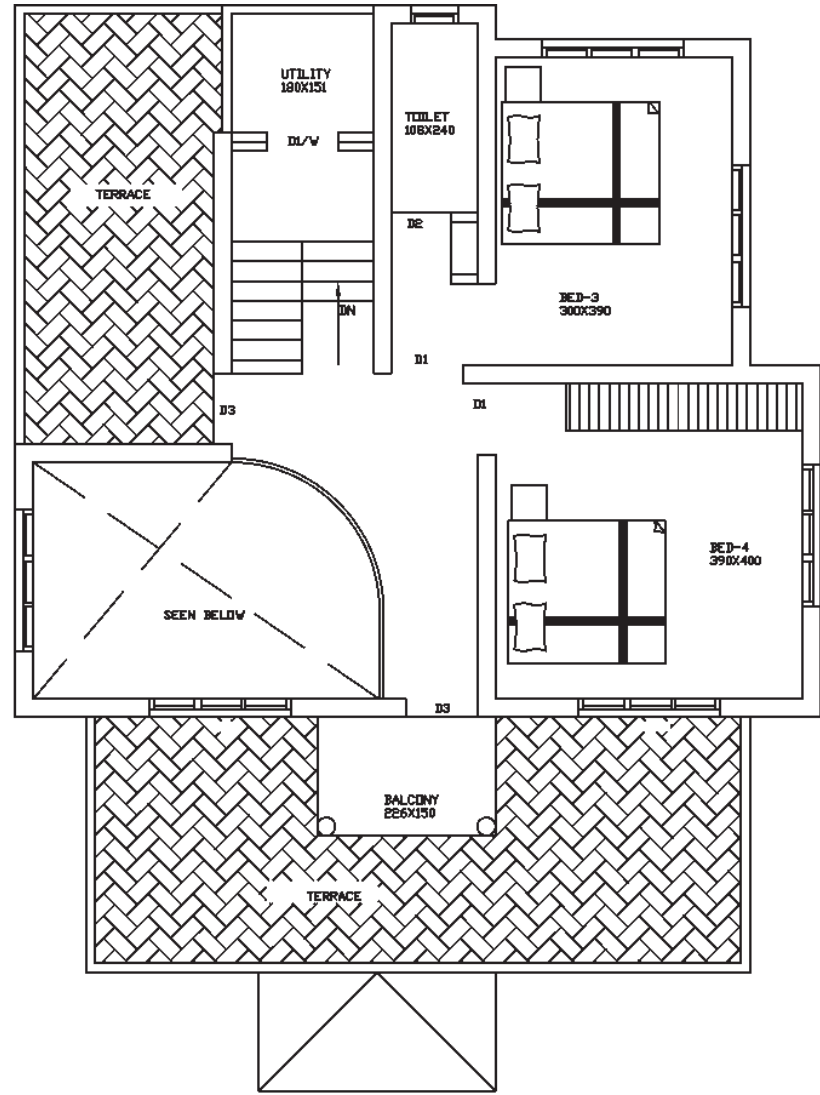

Beautiful homes for your cherished dreams

Rose Mount Villa: Type B - 4 Bedroom
Ground Floor Area: 1264 Sq.ft.

Total 2016 Sq.ft.

Rose Mount Villa: Type B - 4 Bedroom
First Floor Area: 752 Sq.ft.

Rose Mount Villa: Type C - 3 Bedroom
Ground Floor Area: 1243 Sq.ft.

Total 1786 Sq.ft.

Rose Mount Villa: Type C - 3 Bedroom
First Floor Area: 543 Sq.ft.

Rose Mount Villa: Type D - 3 Bedroom
Ground Floor Area: 1151 Sq.ft.

Total 1541.6 Sq.ft.

Rose Mount Villa: Type D - 3 Bedroom
First Floor Area: 390.6 Sq.ft.

Fixtures and furniture are only indicative

Rose Mount Villa: Type E - 4 Bedroom
Ground Floor Area: 1264 Sq.ft.

Total 2016 Sq.ft.

Rose Mount Villa: Type E - 4 Bedroom
First Floor Area: 752 Sq.ft.

Rose Mount Villa: Type F - 3 Bedroom
Ground Floor Area: 1151 Sq.ft.

Rose Mount Villa: Type H & I - 3 Bedroom
Ground Floor Area: 1209 Sq.ft.

Total 1711 Sq.ft.

Rose Mount Villa: Type H & I - 3 Bedroom
First Floor Area: 502 Sq.ft.